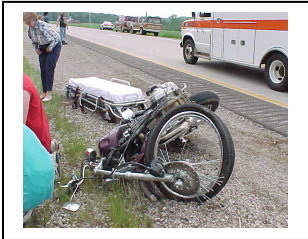

Accident Scene Management, Inc.
Denise Carey, RN, Instructor Trainer
303 Crystal, League City, TX 77573
(832) 385-5232
e-mail: DeniseASMI@hotmail.com
web: www.accidentscene.org

“ A Crash Course for the Motorcyclist”
Proudly offering the **ADVANCED** BYSTANDER ASSISTANCE
At LaQuinta Inn and Suites
2000 Tenth Street
Bridgeport, TX 76426

SUNDAY, November 8, 2009
9:00 AM-4:30 PM #09-300-32 – Advanced

Don't miss this opportunity to take a class that may save a life! Accident Scene Management, Inc. is a non-profit organization that teaches motorcyclists (or any motorist) what to do at the scene of an accident until help arrives. This intense, one day course will teach you: